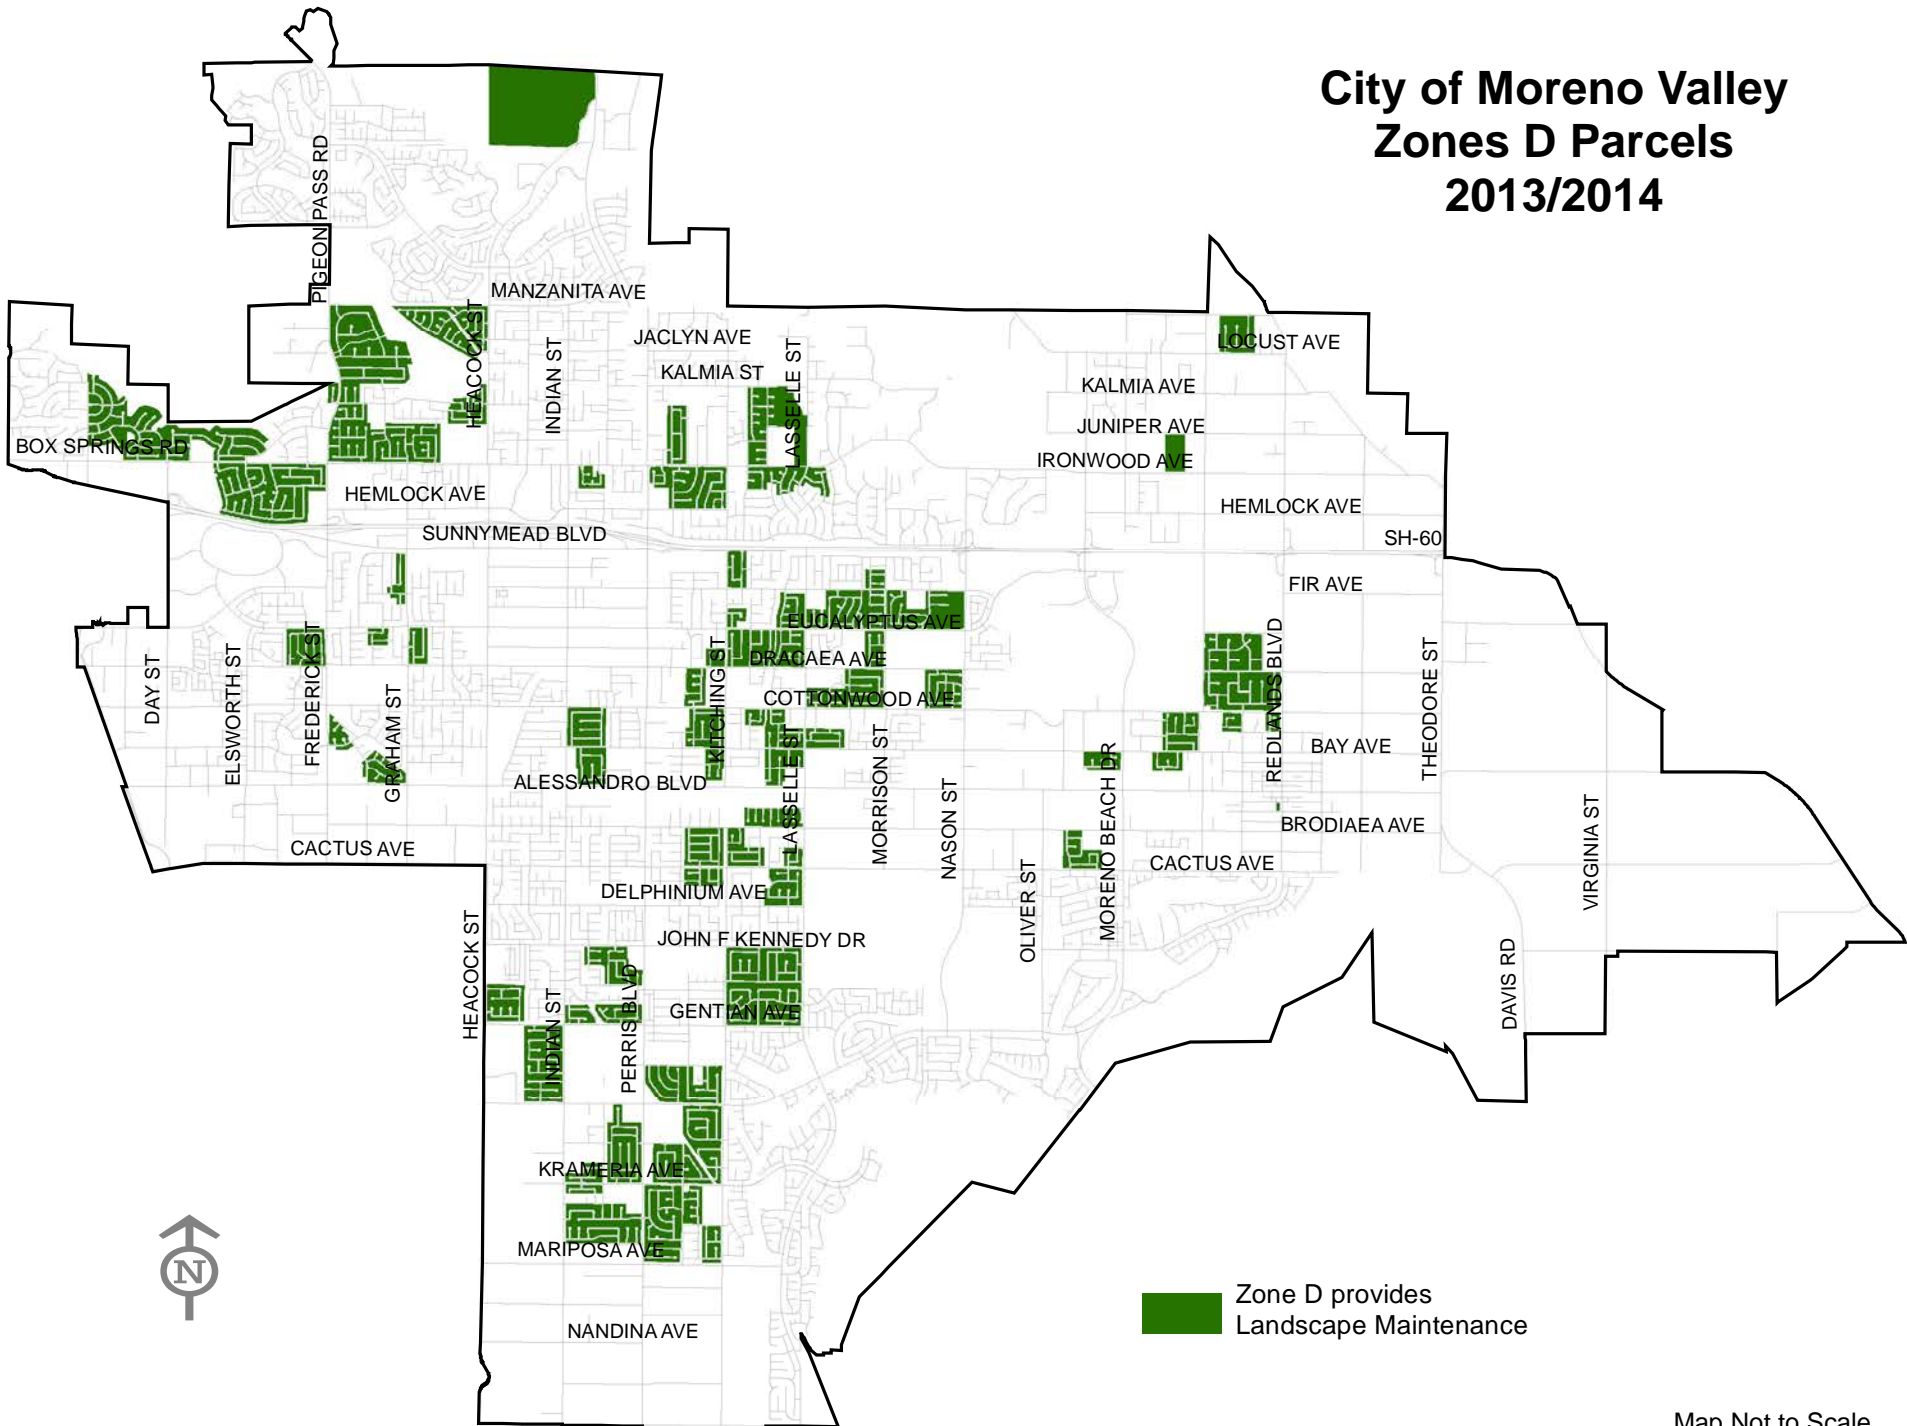

City of Moreno Valley Zones D Parcels 2013/2014

May reflect parcels that are subject to the charge/tax but currently are not being levied

Map Not to Scale