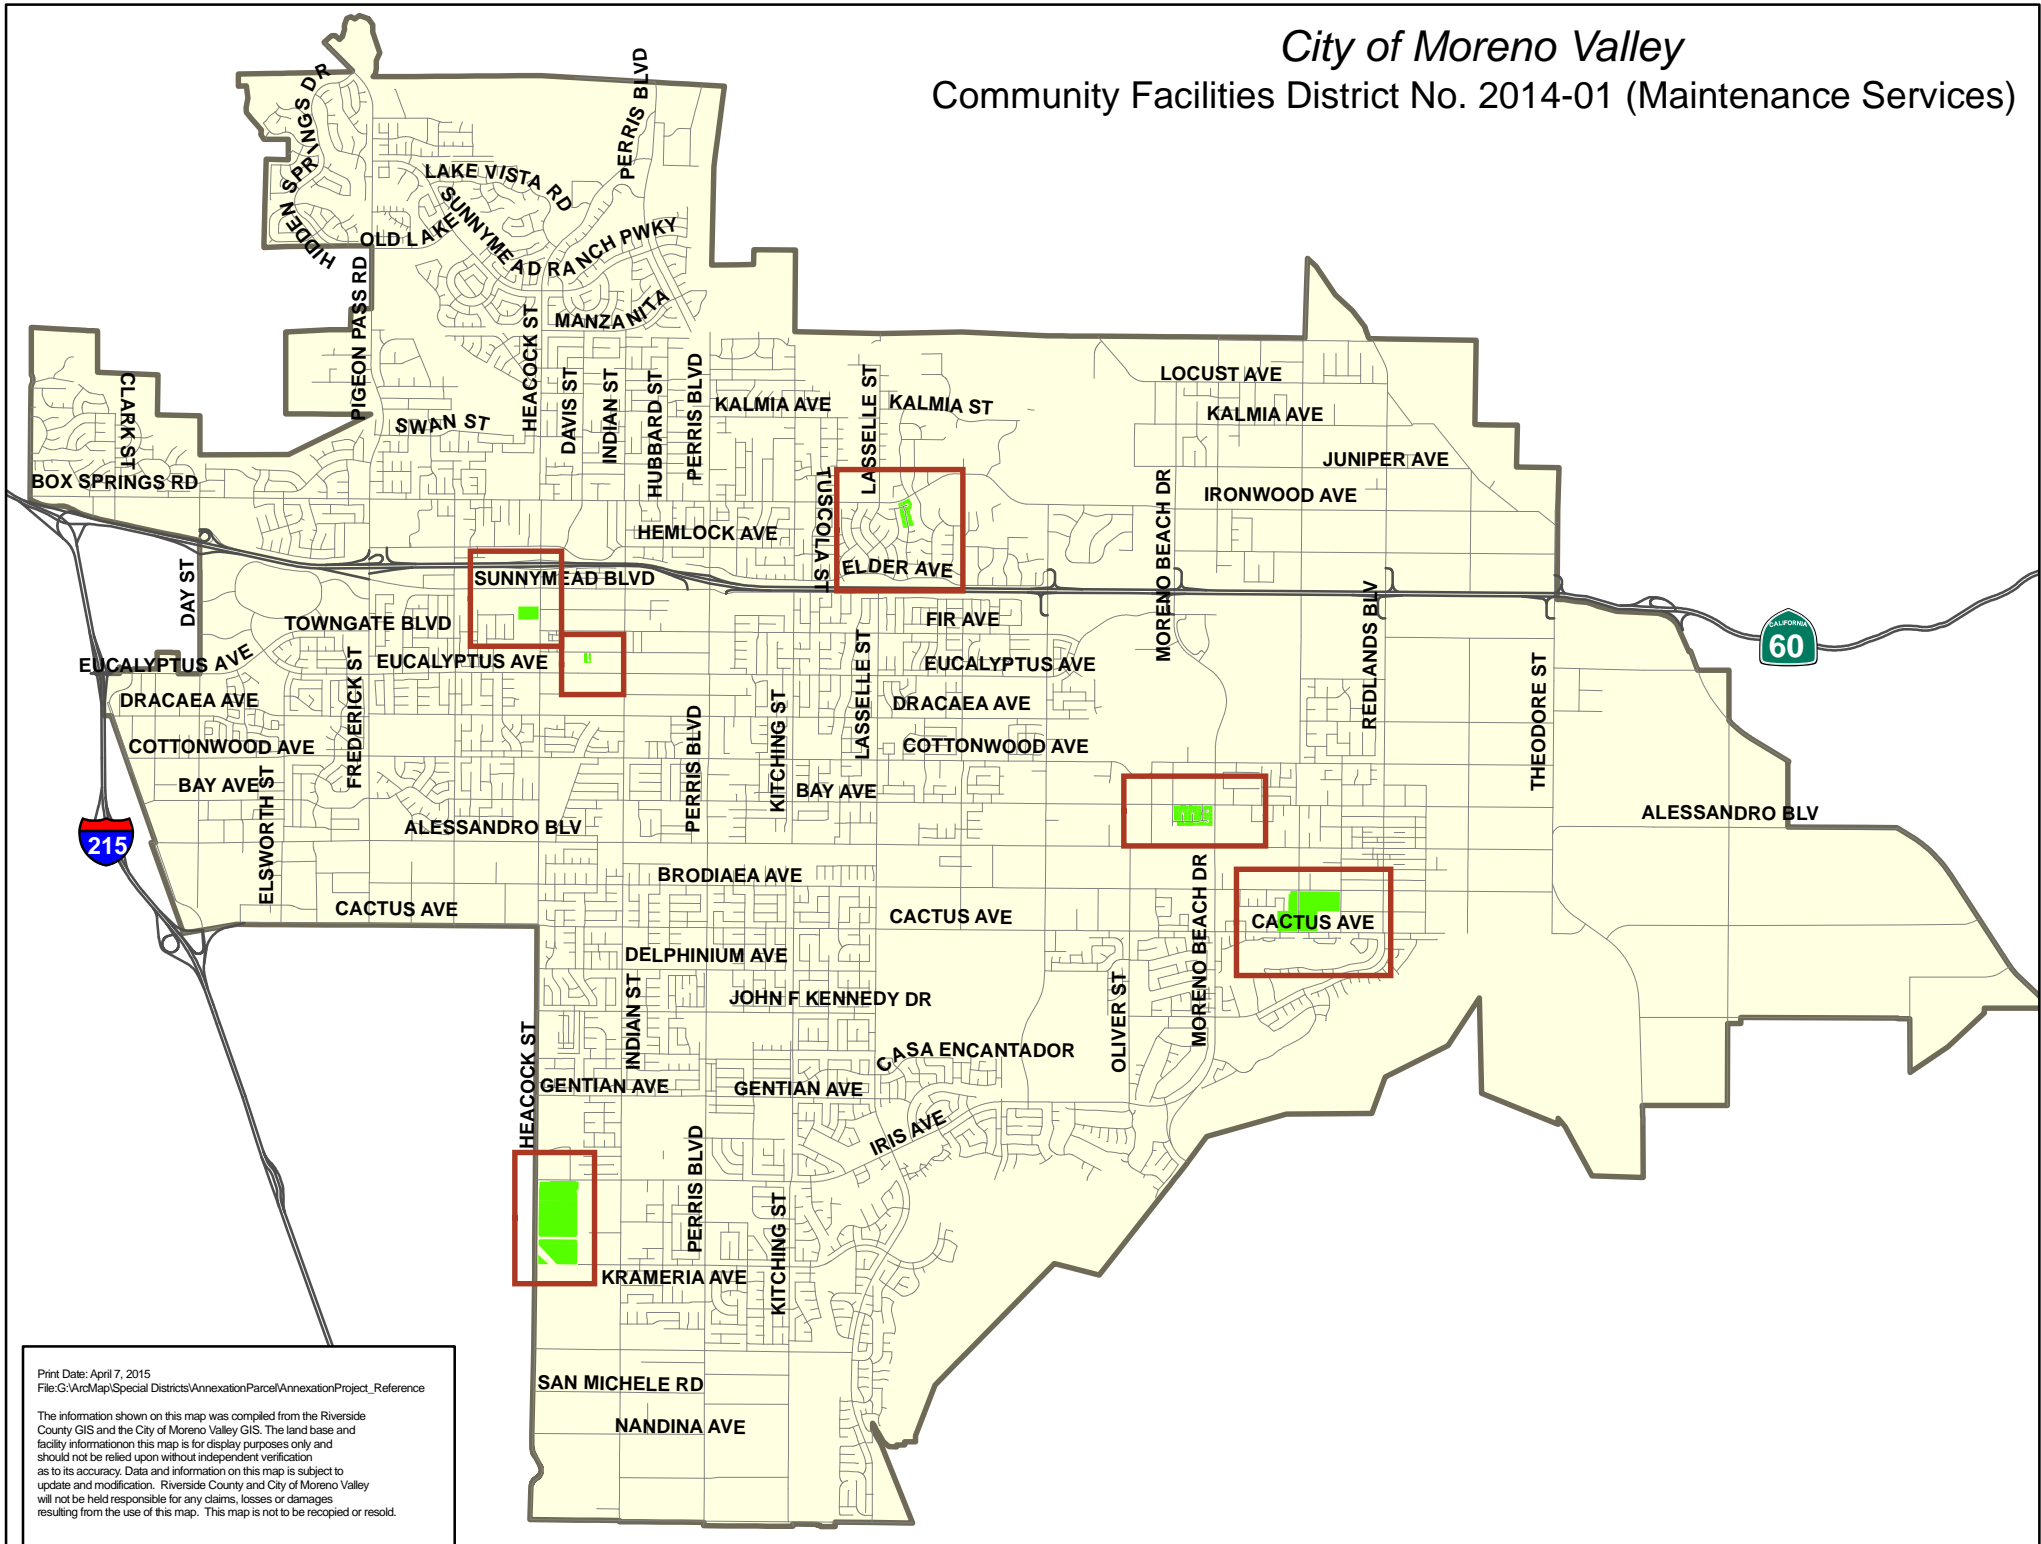

# City of Moreno Valley Community Facilities District No. 2014-01 (Maintenance Services)

Print Date: April 7, 2015  
File:G:\ArcMap\Special Districts\Annexation\Parcel\AnnexationProject\_Reference

The information shown on this map was compiled from the Riverside County GIS and the City of Moreno Valley GIS. The land base and facility information on this map is for display purposes only and should not be relied upon without independent verification as to its accuracy. Data and information on this map is subject to update and modification. Riverside County and City of Moreno Valley will not be held responsible for any claims, losses or damages resulting from the use of this map. This map is not to be recycled or resold.