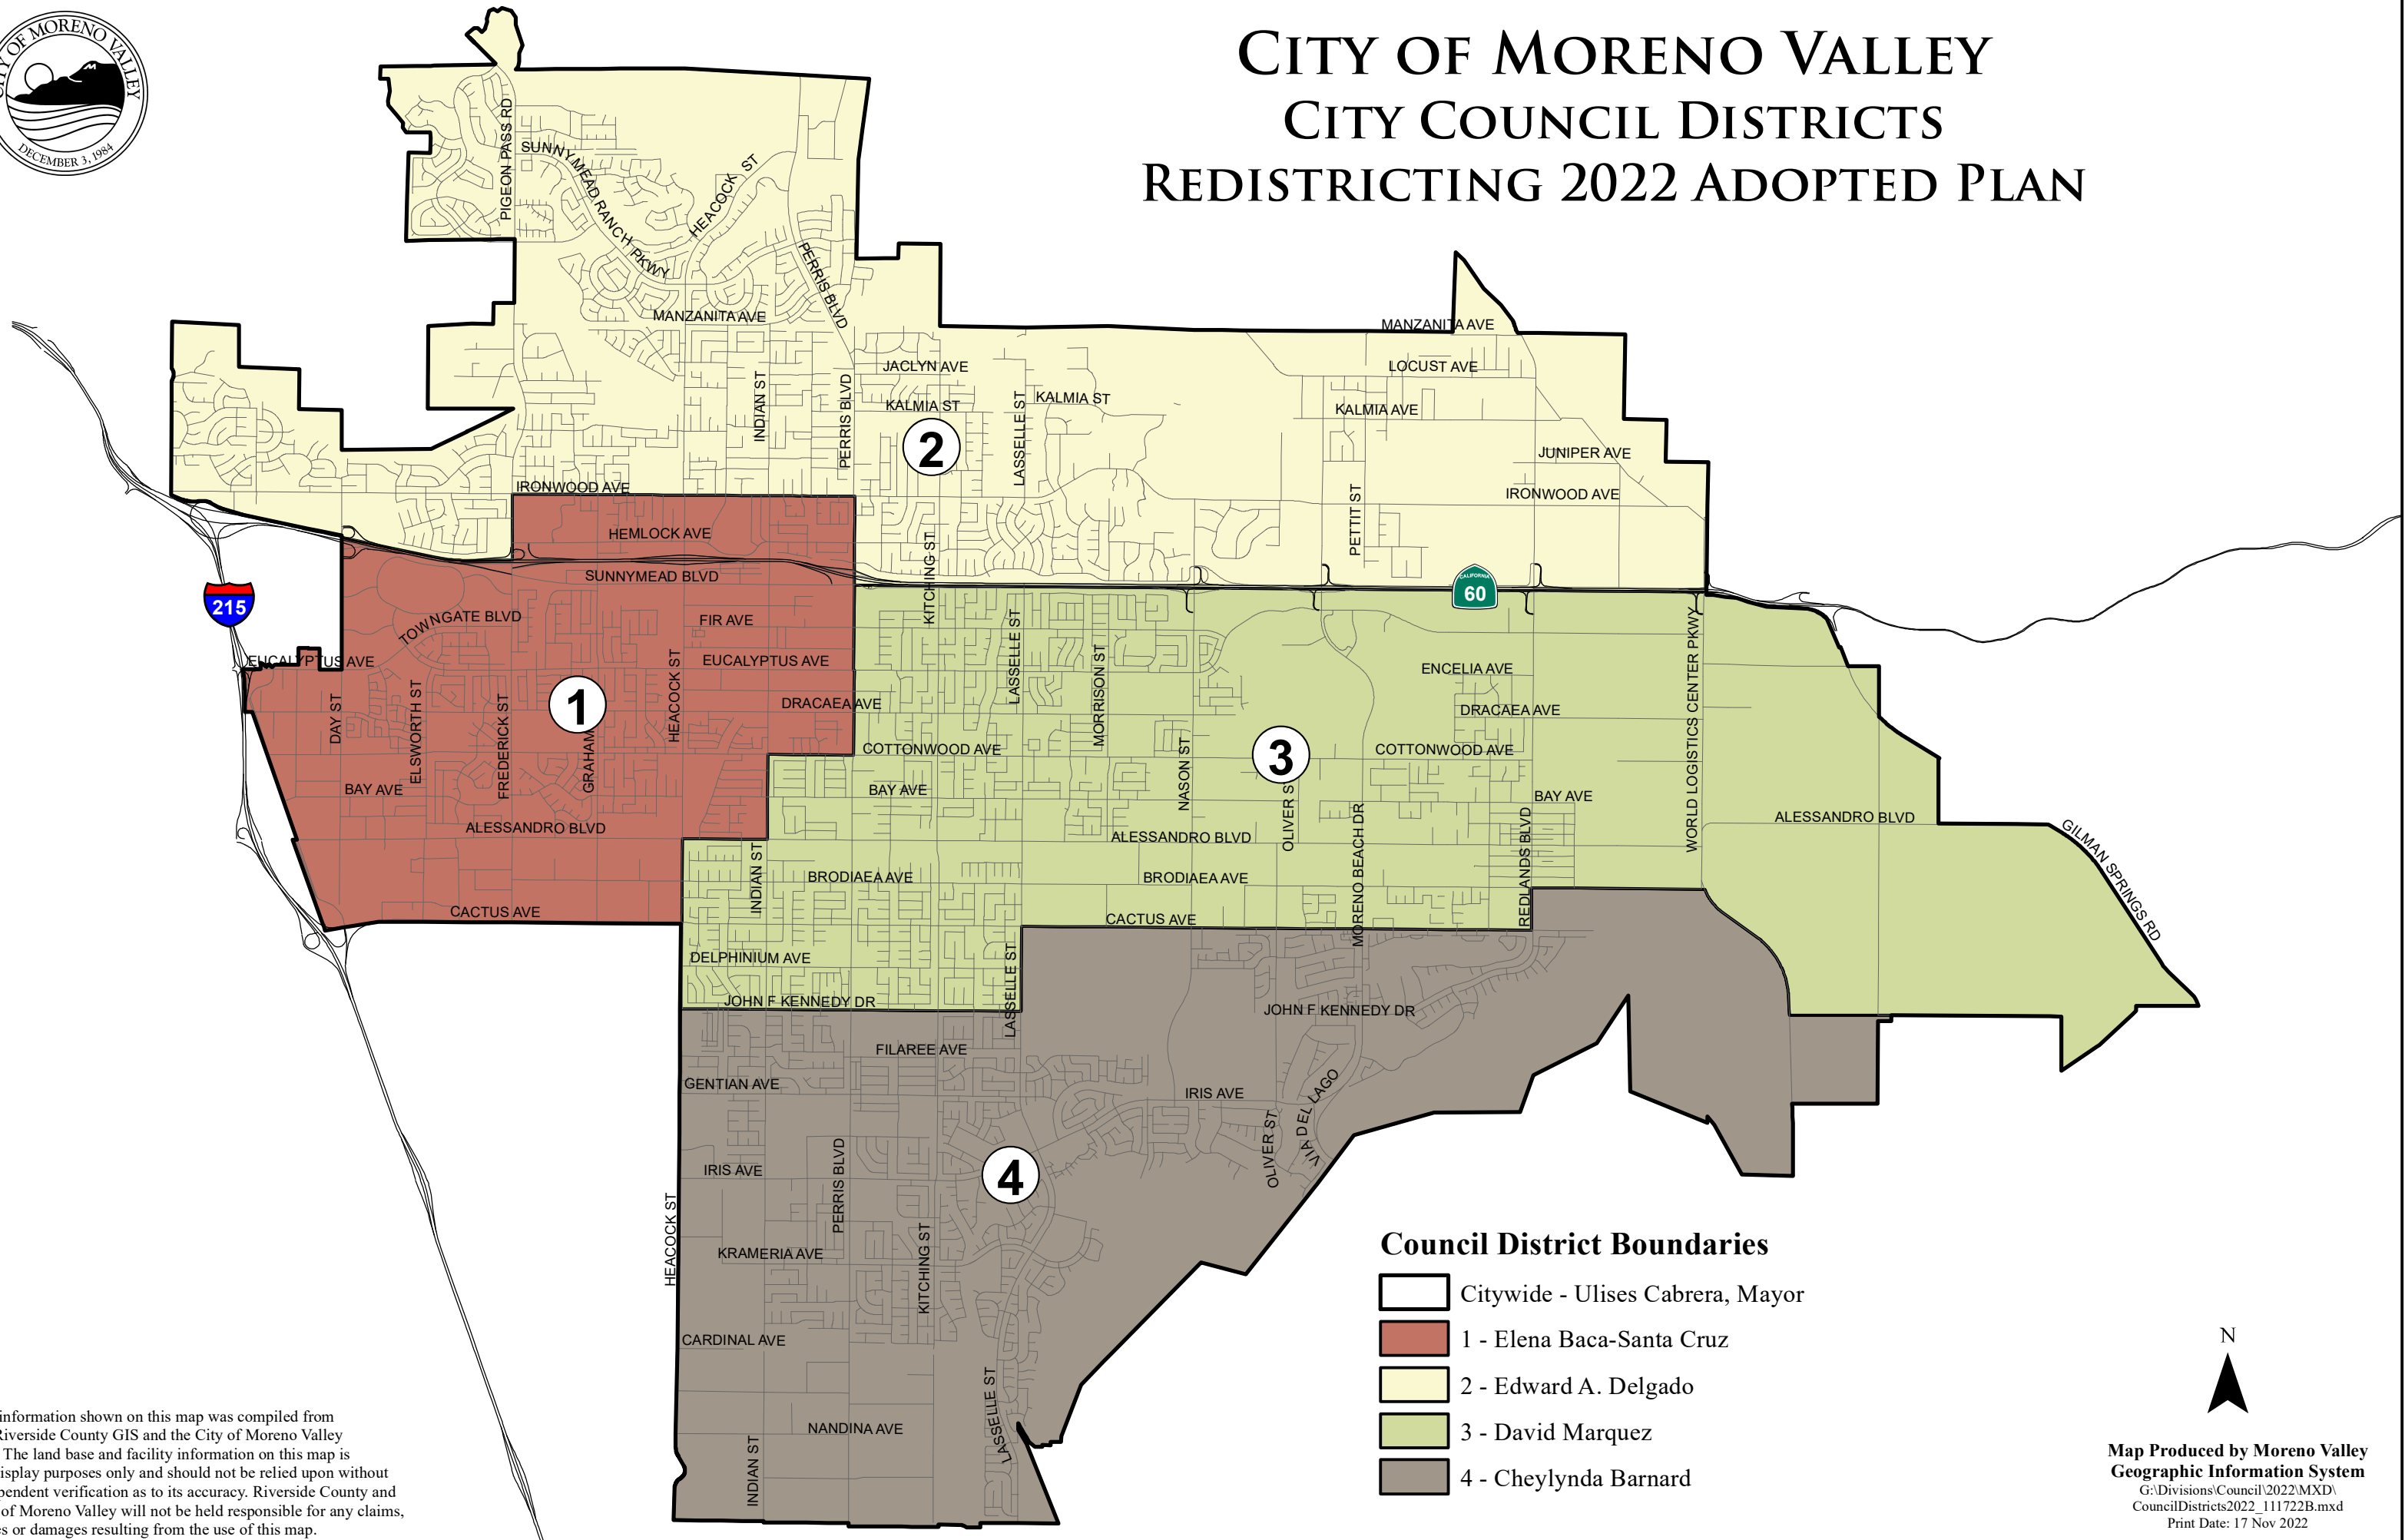

# CITY OF MORENO VALLEY CITY COUNCIL DISTRICTS REDISTRICTING 2022 ADOPTED PLAN

The information shown on this map was compiled from the Riverside County GIS and the City of Moreno Valley GIS. The land base and facility information on this map is for display purposes only and should not be relied upon without independent verification as to its accuracy. Riverside County and City of Moreno Valley will not be held responsible for any claims, losses or damages resulting from the use of this map.

N  
  
Map Produced by Moreno Valley  
Geographic Information System  
G:\Divisions\Council\2022\MXD\  
CouncilDistricts2022\_111722B.mxd  
Print Date: 17 Nov 2022